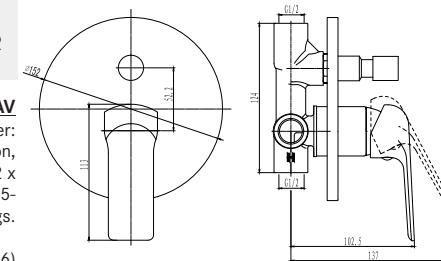

SABS 1480 (BS EN 1286)

CONCEALED BATH / SHOWETR DIVERTER MIXER

SL105AV

Bath/Shower concealed diverter mixer:
Sliding CP cover plate, diverter push button, 35mm citec cartridge, 2 x G1/2" FI inlets & 2 x G1/2" FI outlets, DZR brass, Ni-8-10 Cr: 0.25-0.3, EPDM o-rings.

SABS 1480 (BS EN 1286)

COMPLETE BATH MIXER

SL120AVW

Exposed wall type bath mixer:
Two hole, single lever, with Diverter, G1/2" s-connectors adjustable from 128mm - 172mm centres. Supplied with hand shower, hose, wall bracket, 35mm citec cartridge, easy-clean aerator, DZR brass, Ni-8-10 Cr: 0.25-0.3, EPDM o-rings.