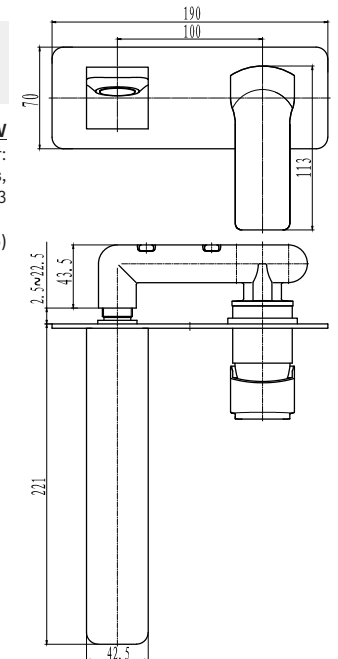

SABS 1480 (BS EN 1286)

COMPLETE BATH MIXER

SL120AVW

Exposed wall type bath mixer:
Two hole, single lever, with Diverter, G1/2" s-connectors adjustable from 128mm - 172mm centres. Supplied with hand shower, hose, wall bracket, 35mm citec cartridge, easy-clean aerator, DZR brass, Ni-8-10 Cr: 0.25-0.3, EPDM o-rings.

SABS 1480 (BS EN 1286)

WALL TYPE SINK MIXER

SL210AV

Wall type sink mixer:
Two hole, single lever, swivel spout 214mm, G1/2" s-connectors adjustable from 128mm - 172mm centres, 35mm citec cartridge & easy-clean aerator, DZR brass, Ni-8-10 Cr: 0.25-0.3, EPDM o-rings.

SABS 1480 (BS EN 1286)

FREESTANDING BATH MIXER

SL500AV

Freestanding bath mixer:
35mm citec cartridge, 2 x G1/2" FI inlets &
1 x G1/2" FI outlet, DZR brass,
Ni: 8-10 Cr: 0.25-0.3, EPDM o-rings.

SABS 1480 (BS EN 1286)

WALL MOUNTED BASIN MIXER

SL220AVW

Wall mounted basin mixer:
35mm citec cartridge, DZR brass,
Ni: 8-10 Cr: 0.25-0.3

SABS 1480 (BS EN 1286)

1. Citec cartridge

CITEC CARTRIDGES INCLUDE HIGH QUALITY CERAMIC DISKS WHICH ALLOW FOR SMOOTH ADJUSTMENT WHEN CHANGING THE TEMPERATURE & FLOW RATE OF THE WATER.