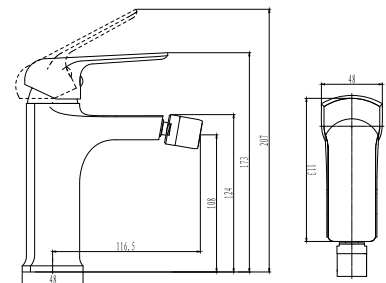

SABS 1480 (BS EN 1286)

SINK MIXER

SL301AV

Deck type sink mixer:
One hole, single lever, high swivel spout, easy-clean aerator, 35mm citec cartridge, tubular fixation kit, 2 x 450mmx15mm flexible connectors, DZR brass, Ni: 8-10 Cr: 0.25-0.3, EPDM o-rings.

SABS 1480 (BS EN 1286)

BIDET MIXER

SL240AV

Bidet mixer:
One hole, single lever, easy-clean aerator, 35mm citec cartridge, tubular fixation kit, 2 x 450mmx15mm flexible connectors, DZR brass, Ni: 8-10 Cr: 0.25-0.3, EPDM o-rings.

SABS 1480 (BS EN 1286)

CONCEALED BATH / SHOWER MIXER

SL100AV

Bath/Shower concealed mixer:
Sliding CP cover plate, 35mm citec cartridge, 2 x G1/2" FI inlets & 1 x G1/2" FI outlet, DZR brass, Ni-8-10 Cr: 0.25-0.3, EPDM o-rings.

SABS 1480 (BS EN 1286)

CONCEALED BATH / SHOWETR DIVERTER MIXER

SL105AV

Bath/Shower concealed diverter mixer:
Sliding CP cover plate, diverter push button, 35mm citec cartridge, 2 x G1/2" FI inlets & 2 x G1/2" FI outlets, DZR brass, Ni-8-10 Cr: 0.25-0.3, EPDM o-rings.