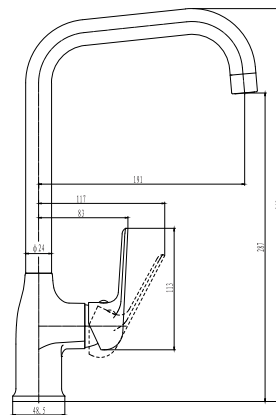

BIDET MIXER