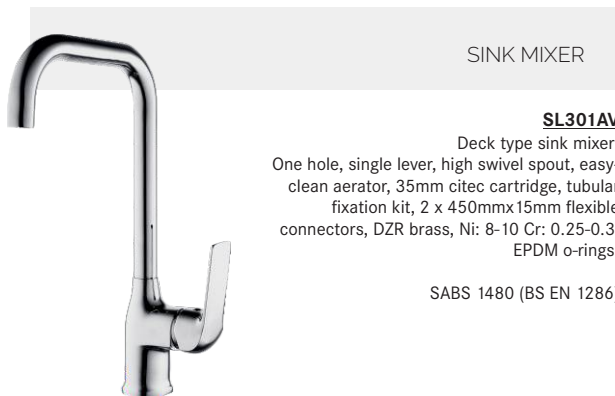

BASIN MIXER

SL220AV

Deck type basin mixer:
One hole, single lever, easy-clean aerator, 35mm citec cartridge, tubular fixation kit, 2 x 450mmx15mm flexible connectors, DZR brass, Ni: 8-10 Cr: 0.25-0.3, EPDM o-rings.

SABS 1480 (BS EN 1286)

HIGH RISE BASIN MIXER

SL220AVL

High rise basin mixer:
One hole, single lever, easy-clean aerator, 35mm citec cartridge, 2 x copper tube extensions, tubular fixation kit, 2 x 450mmx15mm flexible connectors, DZR brass, Ni: 8-10 Cr: 0.25-0.3, EPDM o-rings.

SABS 1480 (BS EN 1286)

SINK MIXER

SL301AV

Deck type sink mixer:
One hole, single lever, high swivel spout, easy-clean aerator, 35mm citec cartridge, tubular fixation kit, 2 x 450mmx15mm flexible connectors, DZR brass, Ni: 8-10 Cr: 0.25-0.3, EPDM o-rings.

SABS 1480 (BS EN 1286)

BIDET MIXER

SL240AV

Bidet mixer:
One hole, single lever, easy-clean aerator, 35mm citec cartridge, tubular fixation kit, 2 x 450mmx15mm flexible connectors, DZR brass, Ni: 8-10 Cr: 0.25-0.3, EPDM o-rings.