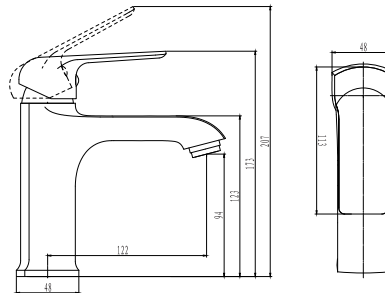

BASIN MIXER

SL220AV

Deck type basin mixer:
One hole, single lever, easy-clean aerator, 35mm citec cartridge, tubular fixation kit, 2 x 450mmx15mm flexible connectors, DZR brass, Ni: 8-10 Cr: 0.25-0.3, EPDM o-rings.

SABS 1480 (BS EN 1286)

HIGH RISE BASIN MIXER

SL220AVL

High rise basin mixer:
One hole, single lever, easy-clean aerator, 35mm citec cartridge, 2 x copper tube extensions, tubular fixation kit, 2 x 450mmx15mm flexible connectors, DZR brass, Ni: 8-10 Cr: 0.25-0.3, EPDM o-rings.

SABS 1480 (BS EN 1286)

SINK MIXER

SL301AV

Deck type sink mixer:
One hole, single lever, high swivel spout, easy-clean aerator, 35mm citec cartridge, tubular fixation kit, 2 x 450mmx15mm flexible connectors, DZR brass, Ni: 8-10 Cr: 0.25-0.3, EPDM o-rings.