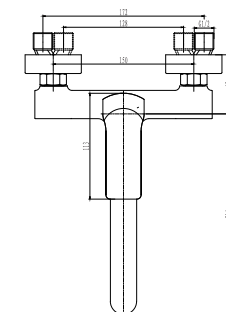

SABS 1480 (BS EN 1286)

COMPLETE BATH MIXER

SL120AVW

Exposed wall type bath mixer:
Two hole, single lever, with Diverter, G1/2" s-connectors adjustable from 128mm - 172mm centres. Supplied with hand shower, hose, wall bracket, 35mm citec cartridge, easy-clean aerator, DZR brass, Ni-8-10 Cr: 0.25-0.3, EPDM o-rings.

SABS 1480 (BS EN 1286)

WALL TYPE SINK MIXER

SL210AV

Wall type sink mixer:
Two hole, single lever, swivel spout 214mm, G1/2" s-connectors adjustable from 128mm - 172mm centres, 35mm citec cartridge & easy-clean aerator, DZR brass, Ni-8-10 Cr: 0.25-0.3, EPDM o-rings.

SABS 1480 (BS EN 1286)

FREESTANDING BATH MIXER

SL500AV

Freestanding bath mixer:
35mm citec cartridge, 2 x G1/2" FI inlets &
1 x G1/2" FI outlet, DZR brass,
Ni: 8-10 Cr: 0.25-0.3, EPDM o-rings.

SABS 1480 (BS EN 1286)