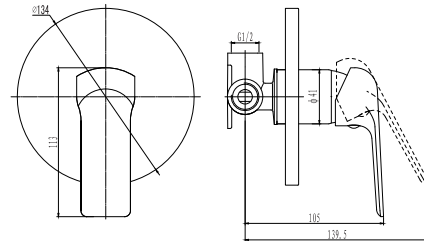

SABS 1480 (BS EN 1286)

CONCEALED BATH / SHOWER MIXER

SL100AV

Bath/Shower concealed mixer:
Sliding CP cover plate, 35mm citec cartridge, 2 x G1/2" FI inlets & 1 x G1/2" FI outlet, DZR brass, Ni-8-10 Cr: 0.25-0.3, EPDM o-rings.

SABS 1480 (BS EN 1286)

CONCEALED BATH / SHOWETR DIVERTER MIXER

SL105AV

Bath/Shower concealed diverter mixer:
Sliding CP cover plate, diverter push button, 35mm citec cartridge, 2 x G1/2" FI inlets & 2 x G1/2" FI outlets, DZR brass, Ni-8-10 Cr: 0.25-0.3, EPDM o-rings.

SABS 1480 (BS EN 1286)

COMPLETE BATH MIXER

SL120AVW

Exposed wall type bath mixer:
Two hole, single lever, with Diverter, G1/2" s-connectors adjustable from 128mm - 172mm centres. Supplied with hand shower, hose, wall bracket, 35mm citec cartridge, easy-clean aerator, DZR brass, Ni-8-10 Cr: 0.25-0.3, EPDM o-rings.