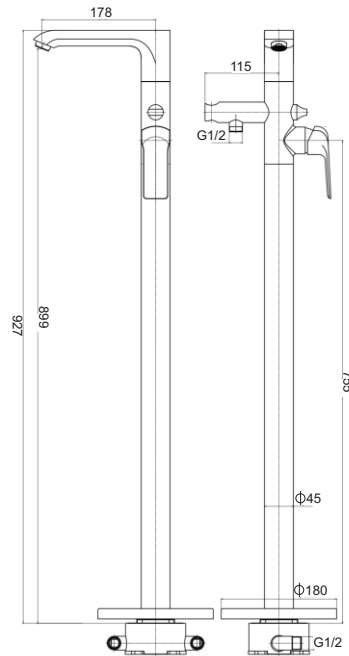

SABS 1480 (BS EN 1286)

COMPLETE BATH MIXER

SL120AVW

Exposed wall type bath mixer:
Two hole, single lever, with Diverter, G1/2" s-connectors adjustable from 128mm - 172mm centres. Supplied with hand shower, hose, wall bracket, 35mm citec cartridge, easy-clean aerator, DZR brass, Ni-8-10 Cr: 0.25-0.3, EPDM o-rings.

SABS 1480 (BS EN 1286)

WALL TYPE SINK MIXER

SL210AV

Wall type sink mixer:
Two hole, single lever, swivel spout 214mm, G1/2" s-connectors adjustable from 128mm - 172mm centres, 35mm citec cartridge & easy-clean aerator, DZR brass, Ni-8-10 Cr: 0.25-0.3, EPDM o-rings.

SABS 1480 (BS EN 1286)

FREESTANDING BATH MIXER

SL500AV

Freestanding bath mixer:
35mm citec cartridge, 2 x G1/2" FI inlets &
1 x G1/2" FI outlet, DZR brass,
Ni: 8-10 Cr: 0.25-0.3, EPDM o-rings.

SABS 1480 (BS EN 1286)

WALL MOUNTED BASIN MIXER

SL220AVW

Wall mounted basin mixer:
35mm citec cartridge, DZR brass,
Ni: 8-10 Cr: 0.25-0.3

SABS 1480 (BS EN 1286)

1. Citec cartridge

CITEC CARTRIDGES INCLUDE HIGH QUALITY CERAMIC DISKS WHICH ALLOW FOR SMOOTH ADJUSTMENT WHEN CHANGING THE TEMPERATURE & FLOW RATE OF THE WATER.