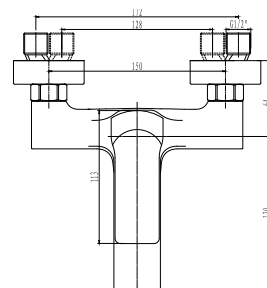

SABS 1480 (BS EN 1286)

COMPLETE BATH MIXER

SL120AVW

Exposed wall type bath mixer:
Two hole, single lever, with Diverter, G1/2" s-connectors adjustable from 128mm - 172mm centres. Supplied with hand shower, hose, wall bracket, 35mm citec cartridge, easy-clean aerator, DZR brass, Ni-8-10 Cr: 0.25-0.3, EPDM o-rings.

SABS 1480 (BS EN 1286)

WALL TYPE SINK MIXER

SL210AV

Wall type sink mixer:
Two hole, single lever, swivel spout 214mm, G1/2" s-connectors adjustable from 128mm - 172mm centres, 35mm citec cartridge & easy-clean aerator, DZR brass, Ni-8-10 Cr: 0.25-0.3, EPDM o-rings.