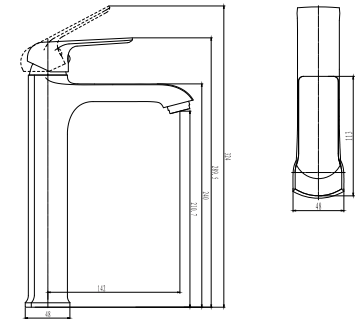

BASIN MIXER

SL220AV

Deck type basin mixer:
One hole, single lever, easy-clean aerator, 35mm citec cartridge, tubular fixation kit, 2 x 450mmx15mm flexible connectors, DZR brass, Ni: 8-10 Cr: 0.25-0.3, EPDM o-rings.

SABS 1480 (BS EN 1286)

HIGH RISE BASIN MIXER

SL220AVL

High rise basin mixer:
One hole, single lever, easy-clean aerator, 35mm citec cartridge, 2 x copper tube extensions, tubular fixation kit, 2 x 450mmx15mm flexible connectors, DZR brass, Ni: 8-10 Cr: 0.25-0.3, EPDM o-rings.

SABS 1480 (BS EN 1286)

SINK MIXER

SL301AV

Deck type sink mixer:
One hole, single lever, high swivel spout, easy-clean aerator, 35mm citec cartridge, tubular fixation kit, 2 x 450mmx15mm flexible connectors, DZR brass, Ni: 8-10 Cr: 0.25-0.3, EPDM o-rings.

SABS 1480 (BS EN 1286)

BIDET MIXER

SL240AV

Bidet mixer:
One hole, single lever, easy-clean aerator, 35mm citec cartridge, tubular fixation kit, 2 x 450mmx15mm flexible connectors, DZR brass, Ni: 8-10 Cr: 0.25-0.3, EPDM o-rings.