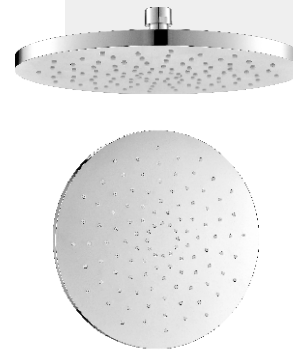

EDGE MIELA

series

DOUBLE BLACK HAND SHOWER

MS-ZY-S600-BP1
 Single function hand shower,
 28 Ø symmetrical flow pattern,
 TPE nozzles, 6L flow rate restrictor (optional),
 1/2" thread, EPDM washer, ABS,
 Double black finish.

EDGE MIELA

series

DOUBLE BLACK 245mm ROUND SHOWER ROSE

MMSRR1B
245mm round shower rose
Water saving rose with 6L flowrate restrictor.
Double Black finish.

245mm ROUND SHOWER ROSE

MMSRR1
245mm round shower rose
Water saving rose with 6L flowrate restrictor.

DOUBLE BLACK 220mm SQUARE SHOWER ROSE

MMSRS1B
220mm square shower rose
Water saving rose with 6L flowrate restrictor.
Double Black finish..

GRAPHITE ROUND SHOWER ROSE

MSRG200
200mm round shower rose,
Water saving rose with 6L flowrate
restrictor, solid brass,
Graphite finish.

SABS 1480 (BS EN 1286)

EDGE MIELA

series

SQUARE SHOWER ELBOW & CRADLE

MMSESC
 Square shower elbow & cradle
 1/2" outlet with cradle for hand shower,
 CP flange, Solid brass,
 Chrome plated: Ni:8-10, Cr: 0,25-0.3