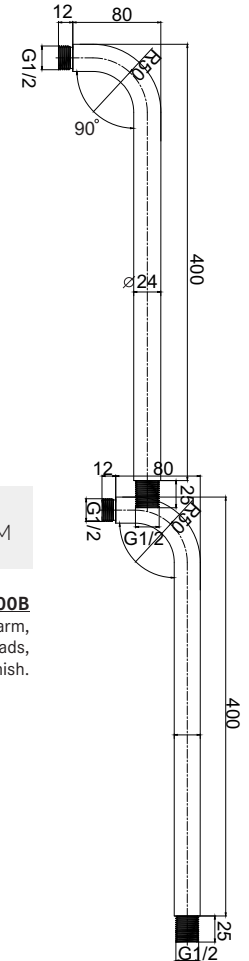

TUBULAR HAND SHOWER

MMHST3
 Multifunction hand shower,
 120 Ø 3-fuction symmetrical flow pattern,
 TPE nozzles, 6L flow rate restrictor (optional),
 1/2" thread, EPDM washer, ABS
 Chrome plated: Ni:8-10, Cr:0,25-0.3

ROUND HAND SHOWER

MMHSR3
 Multifunction hand shower,
 120 Ø 3-fuction symmetrical flow pattern,
 TPE nozzles, 6L flow rate restrictor (optional),
 1/2" thread, EPDM washer, ABS
 Chrome plated: Ni:8-10, Cr:0,25-0.3

TUBULAR GRAPHITE HAND

MS-HS006-GM
 Single function hand shower,
 28 Ø symmetrical flow pattern,
 TPE nozzles, 6L flow rate restrictor (optional),
 1/2" thread, EPDM washer, Solid brass
 Graphite finish.

DOUBLE BLACK 400MM SQUARE ARM

MMSAS400B
 400mm square shower arm,
 1/2" threads,
 Double black finish.

DOUBLE BLACK 400MM SHOWER ARM

MMSAR400B
 400mm round shower arm,
 1/2" threads,
 Double black finish.