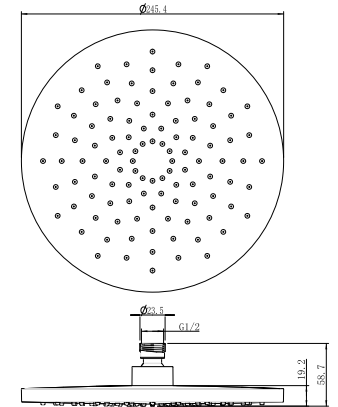

ROUND HAND SHOWER

MMHSR3
 Multifunction hand shower,
 120 Ø 3-fuction symmetrical flow pattern,
 TPE nozzles, 6L flow rate restrictor (optional),
 1/2" thread, EPDM washer, ABS
 Chrome plated: Ni:8-10, Cr:0,25-0.3

TUBULAR GRAPHITE HAND

MS-HS006-GM
 Single function hand shower,
 28 Ø symmetrical flow pattern,
 TPE nozzles, 6L flow rate restrictor (optional),
 1/2" thread, EPDM washer, Solid brass
 Graphite finish.

EDGE MIELA

series

DOUBLE BLACK 245mm ROUND SHOWER ROSE

MMSRR1B
245mm round shower rose
Water saving rose with 6L flowrate restrictor.
Double Black finish.

245mm ROUND SHOWER ROSE

MMSRR1
245mm round shower rose
Water saving rose with 6L flowrate restrictor.

DOUBLE BLACK 220mm SQUARE SHOWER ROSE

MMSRS1B
220mm square shower rose
Water saving rose with 6L flowrate restrictor.
Double Black finish..

GRAPHITE ROUND SHOWER ROSE

MSRG200
200mm round shower rose,
Water saving rose with 6L flowrate
restrictor, solid brass,
Graphite finish.