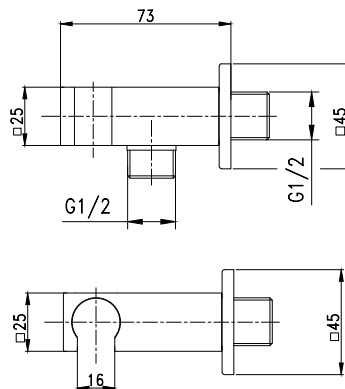

EW012SB
Square shower elbow & cradle
1/2" outlet with cradle for hand shower,
CP flange, Solid brass,
Double black finish.

DOUBLE BLACK ROUND SHOWER ELBOW & CRADLE