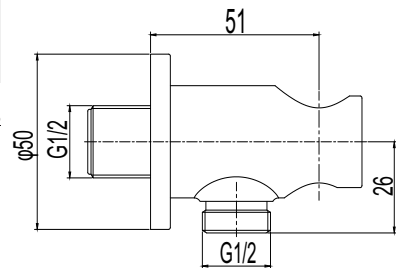

EW012RB
Round shower elbow & cradle
1/2" outlet with cradle for hand shower,
CP flange, Solid brass,
Double black finish.