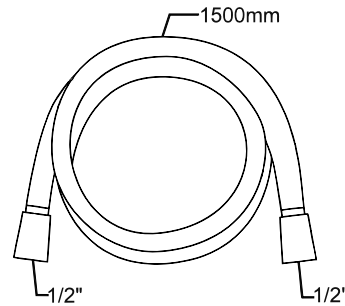

EDGE MIELA

series