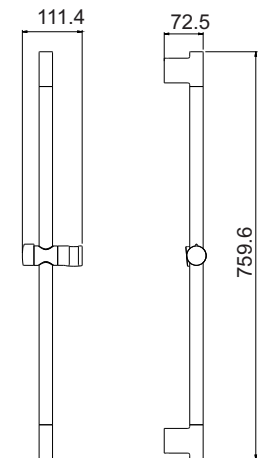

EDGE MIELA

series