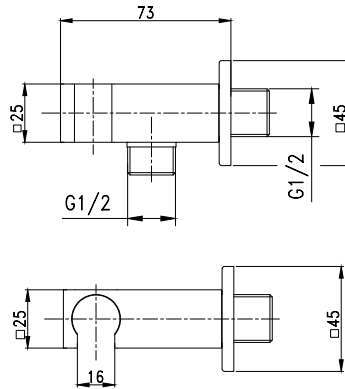

EDGE MIELA

series

DOUBLE BLACK 245mm ROUND SHOWER ROSE

MMSRR1B
245mm round shower rose
Water saving rose with 6L flowrate restrictor.
Double Black finish.

245mm ROUND SHOWER ROSE

MMSRR1
245mm round shower rose
Water saving rose with 6L flowrate restrictor.

DOUBLE BLACK 220mm SQUARE SHOWER ROSE

MMSRS1B
220mm square shower rose
Water saving rose with 6L flowrate restrictor.
Double Black finish..

GRAPHITE ROUND SHOWER ROSE

MSRG200
200mm round shower rose,
Water saving rose with 6L flowrate
restrictor, solid brass,
Graphite finish.

SABS 1480 (BS EN 1286)

EDGE MIELA

series

SQUARE SHOWER ELBOW & CRADLE

MMSESC
 Square shower elbow & cradle
 1/2" outlet with cradle for hand shower,
 CP flange, Solid brass,
 Chrome plated: Ni:8-10, Cr: 0,25-0.3

ROUND SHOWER ELBOW & CRADLE

MMSERC
 Round shower elbow & cradle
 1/2" outlet with cradle for hand shower,
 CP flange, Solid brass,
 Chrome plated: Ni:8-10, Cr: 0,25-0.3

DOUBLE BLACK SQUARE SHOWER ELBOW & CRADLE