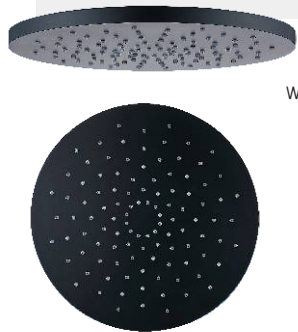

EDGE MIELA

series

DOUBLE BLACK HAND SHOWER

MS-ZY-S600-BP1
 Single function hand shower,
 28 Ø symmetrical flow pattern,
 TPE nozzles, 6L flow rate restrictor (optional),
 1/2" thread, EPDM washer, ABS,
 Double black finish.

TUBULAR GRAPHITE HAND

MS-HS006-GM
 Single function hand shower,
 28 Ø symmetrical flow pattern,
 TPE nozzles, 6L flow rate restrictor (optional),
 1/2" thread, EPDM washer, Solid brass
 Graphite finish.

EDGE MIELA

series

DOUBLE BLACK 245mm ROUND SHOWER ROSE

MMSRR1B
245mm round shower rose
Water saving rose with 6L flowrate restrictor.
Double Black finish.

245mm ROUND SHOWER ROSE

MMSRR1
245mm round shower rose
Water saving rose with 6L flowrate restrictor.

DOUBLE BLACK 220mm SQUARE SHOWER ROSE

MMSRS1B
220mm square shower rose
Water saving rose with 6L flowrate restrictor.
Double Black finish..

GRAPHITE ROUND SHOWER ROSE

MSRG200
200mm round shower rose,
Water saving rose with 6L flowrate
restrictor, solid brass,
Graphite finish.