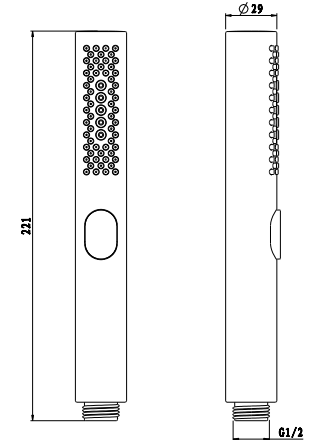

EDGE MIELA

series

DOUBLE BLACK HAND SHOWER

MS-ZY-S600-BP1
 Single function hand shower,
 28 Ø symmetrical flow pattern,
 TPE nozzles, 6L flow rate restrictor (optional),
 1/2" thread, EPDM washer, ABS,
 Double black finish.

TUBULAR HAND SHOWER

MMHST3
 Multifunction hand shower,
 120 Ø 3-fuction symmetrical flow pattern,
 TPE nozzles, 6L flow rate restrictor (optional),
 1/2" thread, EPDM washer, ABS
 Chrome plated: Ni:8-10, Cr:0,25-0.3

ROUND HAND SHOWER

MMHSR3
 Multifunction hand shower,
 120 Ø 3-fuction symmetrical flow pattern,
 TPE nozzles, 6L flow rate restrictor (optional),
 1/2" thread, EPDM washer, ABS
 Chrome plated: Ni:8-10, Cr:0,25-0.3

EDGE MIELA

series

DOUBLE BLACK 245mm ROUND SHOWER ROSE

MMSRR1B
245mm round shower rose
Water saving rose with 6L flowrate restrictor.
Double Black finish.

245mm ROUND SHOWER ROSE

MMSRR1
245mm round shower rose
Water saving rose with 6L flowrate restrictor.