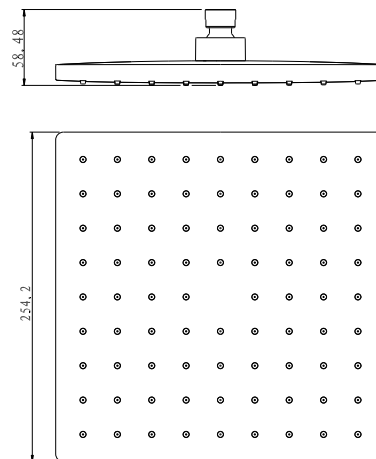

EDGE MIELA

series

DOUBLE BLACK 245mm ROUND SHOWER ROSE

MMSRR1B
245mm round shower rose
Water saving rose with 6L flowrate restrictor.
Double Black finish.

245mm ROUND SHOWER ROSE

MMSRR1
245mm round shower rose
Water saving rose with 6L flowrate restrictor.

DOUBLE BLACK 220mm SQUARE SHOWER ROSE

MMSRS1B
220mm square shower rose
Water saving rose with 6L flowrate restrictor.
Double Black finish..

GRAPHITE ROUND SHOWER ROSE

MSRG200
200mm round shower rose,
Water saving rose with 6L flowrate
restrictor, solid brass,
Graphite finish.