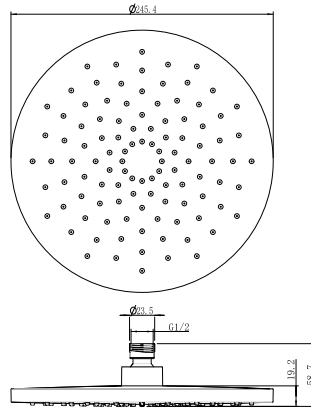

ROUND HAND SHOWER

MMHSR3
 Multifunction hand shower,
 120 Ø 3-fuction symmetrical flow pattern,
 TPE nozzles, 6L flow rate restrictor (optional),
 1/2" thread, EPDM washer, ABS
 Chrome plated: Ni:8-10, Cr:0,25-0.3

TUBULAR GRAPHITE HAND

MS-HS006-GM
 Single function hand shower,
 28 Ø symmetrical flow pattern,
 TPE nozzles, 6L flow rate restrictor (optional),
 1/2" thread, EPDM washer, Solid brass
 Graphite finish.

EDGE MIELA

series

DOUBLE BLACK 245mm ROUND SHOWER ROSE

MMSRR1B
245mm round shower rose
Water saving rose with 6L flowrate restrictor.
Double Black finish.

245mm ROUND SHOWER ROSE

MMSRR1
245mm round shower rose
Water saving rose with 6L flowrate restrictor.

DOUBLE BLACK 220mm SQUARE SHOWER ROSE

MMSRS1B
220mm square shower rose
Water saving rose with 6L flowrate restrictor.
Double Black finish..

GRAPHITE ROUND SHOWER ROSE

MSRG200
200mm round shower rose,
Water saving rose with 6L flowrate
restrictor, solid brass,
Graphite finish.