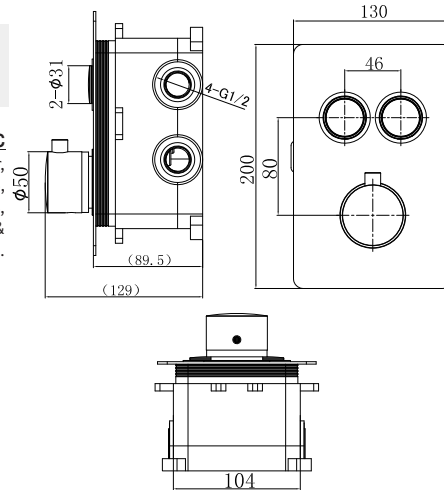

DOUBLE BLACK 400MM SQUARE ARM

MMSAS400B
 400mm square shower arm,
 1/2" threads,
 Double black finish.

DOUBLE BLACK 400MM SHOWER ARM

MMSAR400B
 400mm round shower arm,
 1/2" threads,
 Double black finish.

EDGE MIELA

series

EDGE MIELA

series

THERMOSTATIC DIVERTER MIXER

T105EC

Thermostatic temperature select mixer,
Thermostatic valve with safety lock at 38°C,
Flow function diverter buttons,
Includes installation box & chrome plated cover plate.