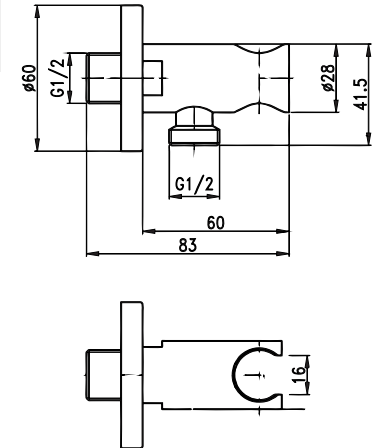

EDGE MIELA

series

DOUBLE BLACK 245mm ROUND SHOWER ROSE

MMSRR1B
245mm round shower rose
Water saving rose with 6L flowrate restrictor.
Double Black finish.

245mm ROUND SHOWER ROSE

MMSRR1
245mm round shower rose
Water saving rose with 6L flowrate restrictor.

DOUBLE BLACK 220mm SQUARE SHOWER ROSE

MMSRS1B
220mm square shower rose
Water saving rose with 6L flowrate restrictor.
Double Black finish..

GRAPHITE ROUND SHOWER ROSE

MSRG200
200mm round shower rose,
Water saving rose with 6L flowrate
restrictor, solid brass,
Graphite finish.

SABS 1480 (BS EN 1286)

EDGE MIELA

series

SQUARE SHOWER ELBOW & CRADLE

MMSESC
 Square shower elbow & cradle
 1/2" outlet with cradle for hand shower,
 CP flange, Solid brass,
 Chrome plated: Ni:8-10, Cr: 0,25-0.3

ROUND SHOWER ELBOW & CRADLE

MMSERC
 Round shower elbow & cradle
 1/2" outlet with cradle for hand shower,
 CP flange, Solid brass,
 Chrome plated: Ni:8-10, Cr: 0,25-0.3

DOUBLE BLACK SQUARE SHOWER ELBOW & CRADLE