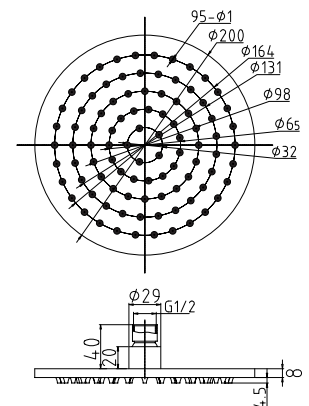

ROUND HAND SHOWER

MMHSR3
 Multifunction hand shower,
 120 Ø 3-fuction symmetrical flow pattern,
 TPE nozzles, 6L flow rate restrictor (optional),
 1/2" thread, EPDM washer, ABS
 Chrome plated: Ni:8-10, Cr:0,25-0.3

EDGE MIELA

series

DOUBLE BLACK 245mm ROUND SHOWER ROSE

MMSRR1B
245mm round shower rose
Water saving rose with 6L flowrate restrictor.
Double Black finish.

245mm ROUND SHOWER ROSE

MMSRR1
245mm round shower rose
Water saving rose with 6L flowrate restrictor.

DOUBLE BLACK 220mm SQUARE SHOWER ROSE

MMSRS1B
220mm square shower rose
Water saving rose with 6L flowrate restrictor.
Double Black finish..

GRAPHITE ROUND SHOWER ROSE

MSRG200
200mm round shower rose,
Water saving rose with 6L flowrate
restrictor, solid brass,
Graphite finish.

SABS 1480 (BS EN 1286)

EDGE MIELA

series

SQUARE SHOWER ELBOW & CRADLE

MMSESC
 Square shower elbow & cradle
 1/2" outlet with cradle for hand shower,
 CP flange, Solid brass,
 Chrome plated: Ni:8-10, Cr: 0,25-0.3