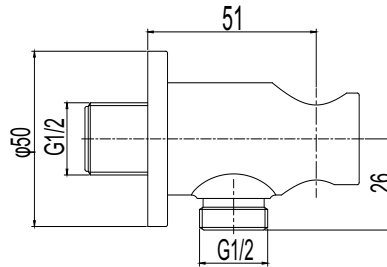

EWO12RG
Round shower elbow & cradle
1/2" outlet with cradle for hand shower,
CP flange, Solid brass,
Graphite finish.