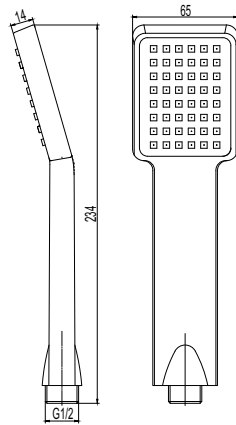

EDGE MIELA

series

DOUBLE BLACK HAND SHOWER

MS-ZY-S600-BP1
 Single function hand shower,
 28 Ø symmetrical flow pattern,
 TPE nozzles, 6L flow rate restrictor (optional),
 1/2" thread, EPDM washer, ABS,
 Double black finish.

TUBULAR HAND SHOWER

MMHST3
 Multifunction hand shower,
 120 Ø 3-fuction symmetrical flow pattern,
 TPE nozzles, 6L flow rate restrictor (optional),
 1/2" thread, EPDM washer, ABS
 Chrome plated: Ni:8-10, Cr:0,25-0.3

ROUND HAND SHOWER

MMHSR3
 Multifunction hand shower,
 120 Ø 3-fuction symmetrical flow pattern,
 TPE nozzles, 6L flow rate restrictor (optional),
 1/2" thread, EPDM washer, ABS
 Chrome plated: Ni:8-10, Cr:0,25-0.3

EDGE MIELA

series

DOUBLE BLACK 245mm ROUND SHOWER ROSE

MMSRR1B
245mm round shower rose
Water saving rose with 6L flowrate restrictor.
Double Black finish.

245mm ROUND SHOWER ROSE

MMSRR1
245mm round shower rose
Water saving rose with 6L flowrate restrictor.