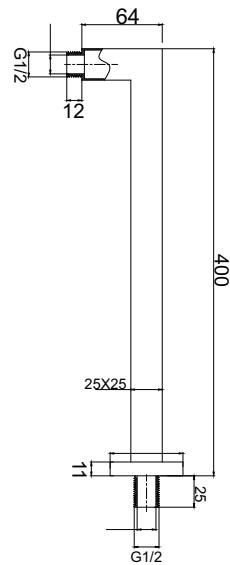

TUBULAR HAND SHOWER

MMHST3
 Multifunction hand shower,
 120 Ø 3-fuction symmetrical flow pattern,
 TPE nozzles, 6L flow rate restrictor (optional),
 1/2" thread, EPDM washer, ABS
 Chrome plated: Ni:8-10, Cr:0,25-0.3

ROUND HAND SHOWER

MMHSR3
 Multifunction hand shower,
 120 Ø 3-fuction symmetrical flow pattern,
 TPE nozzles, 6L flow rate restrictor (optional),
 1/2" thread, EPDM washer, ABS
 Chrome plated: Ni:8-10, Cr:0,25-0.3

EDGE MIELA

series

GRAPHITE ROUND SHOWER ELBOW & CRADLE

EWO12RG
 Round shower elbow & cradle
 1/2" outlet with cradle for hand shower,
 CP flange, Solid brass,
 Graphite finish.

GRAPHITE ROUND SHOWER ARM

MSAG1
 400mm round shower arm,
 304 stainless steel cover plate,
 Graphite finish.
 SABS 1480 (BS EN 1286)

DOUBLE BLACK 400MM SQUARE ARM

MMSAS400B
 400mm square shower arm,
 1/2" threads,
 Double black finish.

DOUBLE BLACK 400MM SHOWER ARM

MMSAR400B
 400mm round shower arm,
 1/2" threads,
 Double black finish.