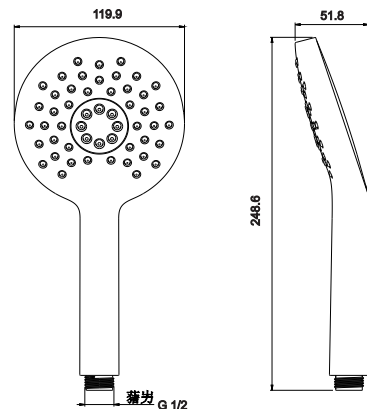

EDGE MIELA

series

DOUBLE BLACK HAND SHOWER

MS-ZY-S600-BP1
 Single function hand shower,
 28 Ø symmetrical flow pattern,
 TPE nozzles, 6L flow rate restrictor (optional),
 1/2" thread, EPDM washer, ABS,
 Double black finish.

TUBULAR HAND SHOWER

MMHST3
 Multifunction hand shower,
 120 Ø 3-fuction symmetrical flow pattern,
 TPE nozzles, 6L flow rate restrictor (optional),
 1/2" thread, EPDM washer, ABS
 Chrome plated: Ni:8-10, Cr:0,25-0.3

ROUND HAND SHOWER

MMHSR3
 Multifunction hand shower,
 120 Ø 3-fuction symmetrical flow pattern,
 TPE nozzles, 6L flow rate restrictor (optional),
 1/2" thread, EPDM washer, ABS
 Chrome plated: Ni:8-10, Cr:0,25-0.3

EDGE MIELA

series

DOUBLE BLACK 245mm ROUND SHOWER ROSE

MMSRR1B
245mm round shower rose
Water saving rose with 6L flowrate restrictor.
Double Black finish.

245mm ROUND SHOWER ROSE

MMSRR1
245mm round shower rose
Water saving rose with 6L flowrate restrictor.