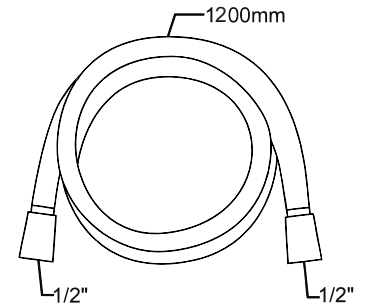

EDGE MIELA

series