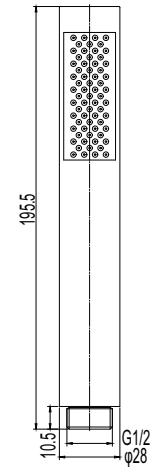

EDGE MIELA

series

DOUBLE BLACK HAND SHOWER

MS-ZY-S600-BP1
 Single function hand shower,
 28 Ø symmetrical flow pattern,
 TPE nozzles, 6L flow rate restrictor (optional),
 1/2" thread, EPDM washer, ABS,
 Double black finish.

TUBULAR HAND SHOWER

MMHST3
 Multifunction hand shower,
 120 Ø 3-fuction symmetrical flow pattern,
 TPE nozzles, 6L flow rate restrictor (optional),
 1/2" thread, EPDM washer, ABS
 Chrome plated: Ni:8-10, Cr:0,25-0.3

ROUND HAND SHOWER

MMHSR3
 Multifunction hand shower,
 120 Ø 3-fuction symmetrical flow pattern,
 TPE nozzles, 6L flow rate restrictor (optional),
 1/2" thread, EPDM washer, ABS
 Chrome plated: Ni:8-10, Cr:0,25-0.3

EDGE MIELA

series

DOUBLE BLACK 245mm ROUND SHOWER ROSE

MMSRR1B
245mm round shower rose
Water saving rose with 6L flowrate restrictor.
Double Black finish.

245mm ROUND SHOWER ROSE

MMSRR1
245mm round shower rose
Water saving rose with 6L flowrate restrictor.