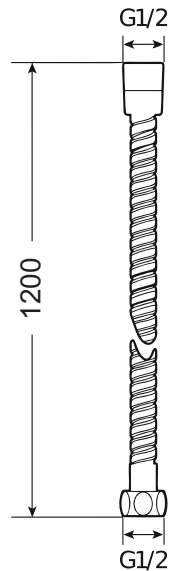

EDGE MIELA

series